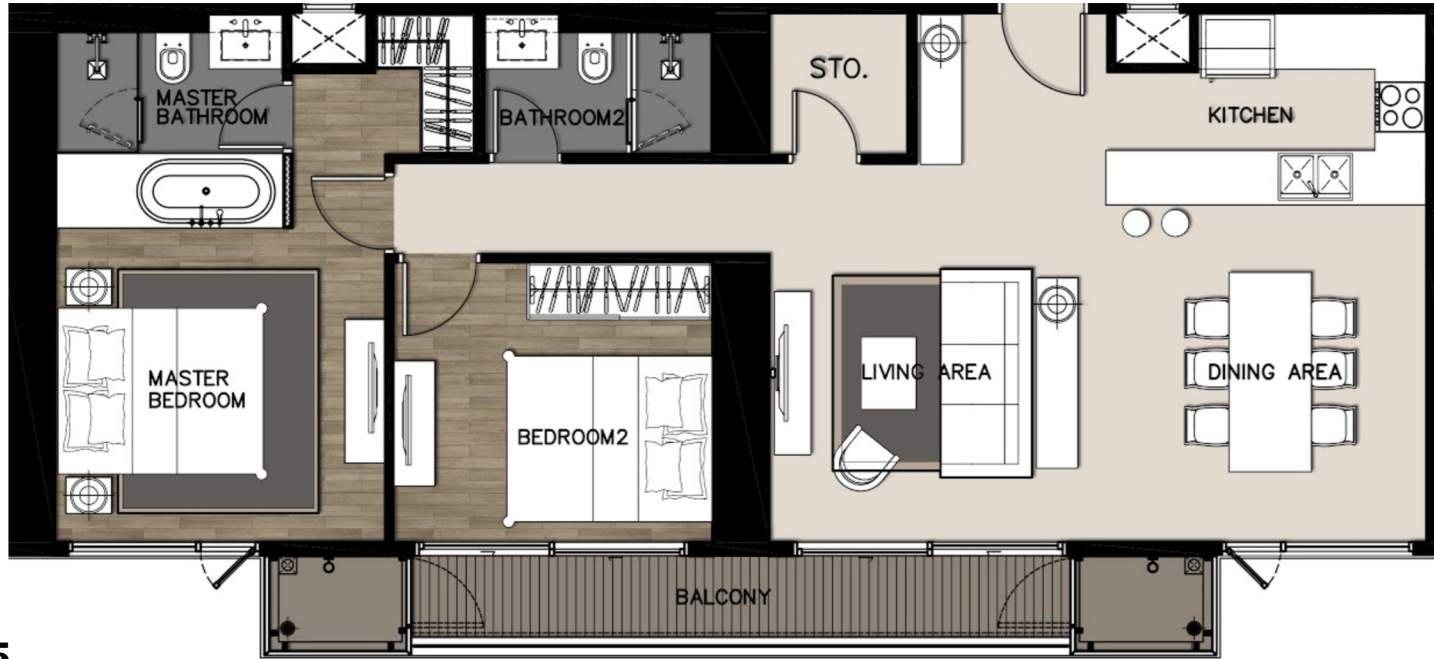

Unit Layout B1
2 Bedroom 2 Bathroom
88 SQM

Lower

Upper

Unit Layout B4

2 Bedroom 2 Bathroom Duplexes

74 SQM

Unit Layout B5

2 Bedroom 2 Bathroom

92 SQM